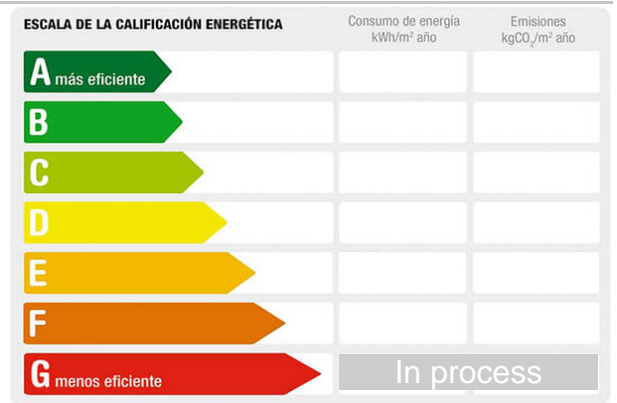

Reference: **421-H-002**
 Property type: Land Rural property
 Sale/rent: For sale
 Price: **300.000 €**
 Condition: Not developable

Town: Gibraleón
 Province: Huelva
 Postal code: 21500
 Zone: Gibraleón